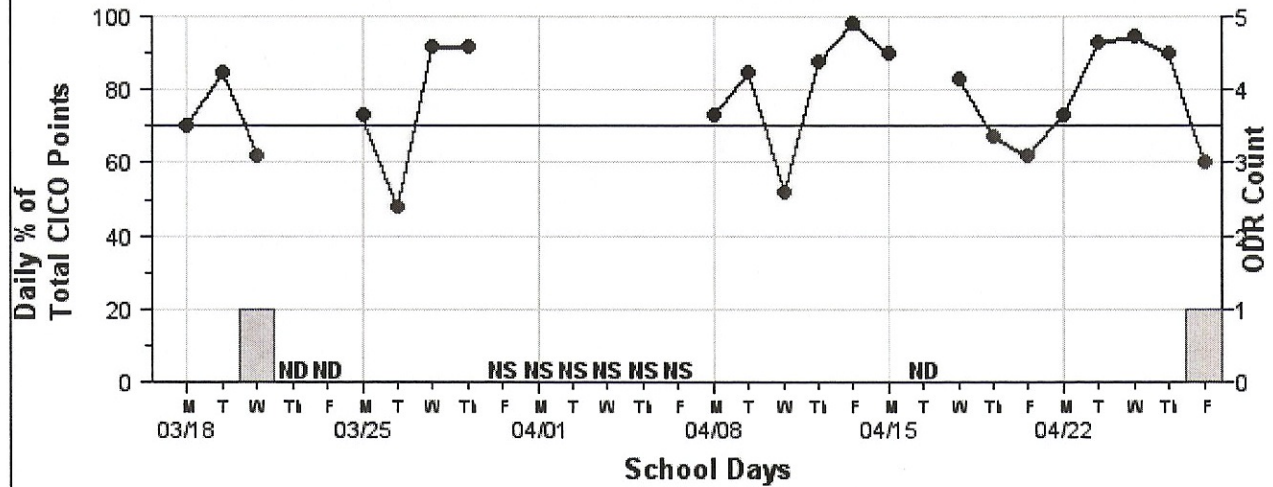

CICO Individual Student Count Report

Burton Middle School

Confidential!

Generated: 5/31/2013, 3:05:00 PM

Student: [Redacted]

CICO Individual Student Count Report March 16 - April 26, 2013

- \geq 70%
- $<$ 70%
- Complete
- ▲ Incomplete
- A Absent
- ND No Data
- NS No School
- ? No Entry
- Support Plan Change
- ODR Count

Student: [Redacted]

CICO Individual Student Count Report April 27 - June 7, 2013

- \geq 70%
- $<$ 70%
- Complete
- ▲ Incomplete
- A Absent
- ND No Data
- NS No School
- ? No Entry
- Support Plan Change
- ODR Count