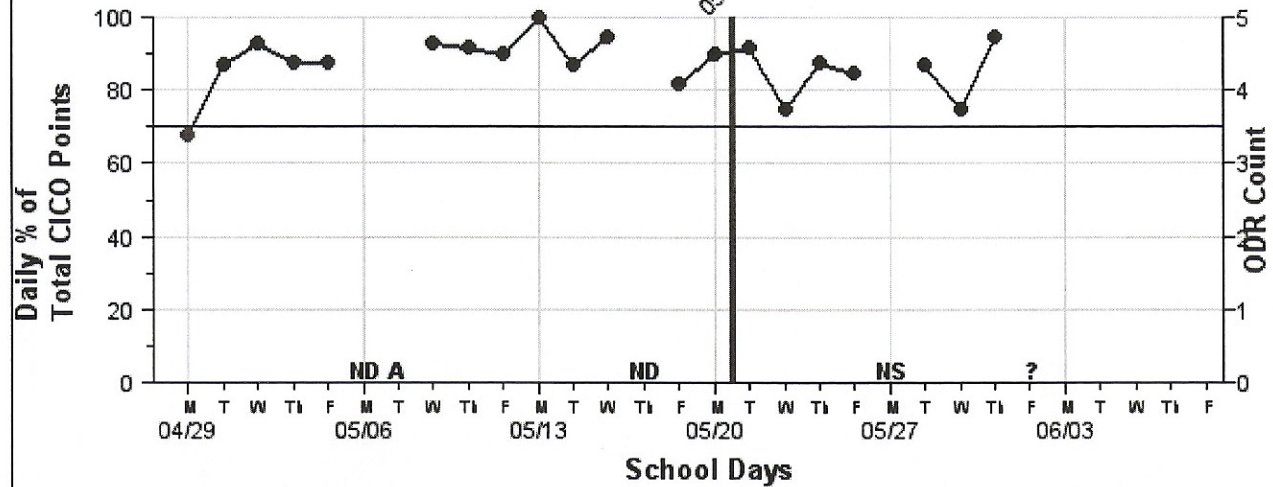

CICO Individual Student Count Report

Burton Middle School

Confidential!

Generated: 5/31/2013, 3:05:00 PM

Student: [Redacted]

CICO Individual Student Count Report March 16 - April 26, 2013

- \geq 70%
- $<$ 70%
- Complete
- ▲ Incomplete
- A Absent
- ND No Data
- NS No School
- ? No Entry
- Support Plan Change
- ODR Count

Student: [Redacted]

CICO Individual Student Count Report April 27 - June 7, 2013

- \geq 70%
- $<$ 70%
- Complete
- ▲ Incomplete
- A Absent
- ND No Data
- NS No School
- ? No Entry
- Support Plan Change
- ODR Count