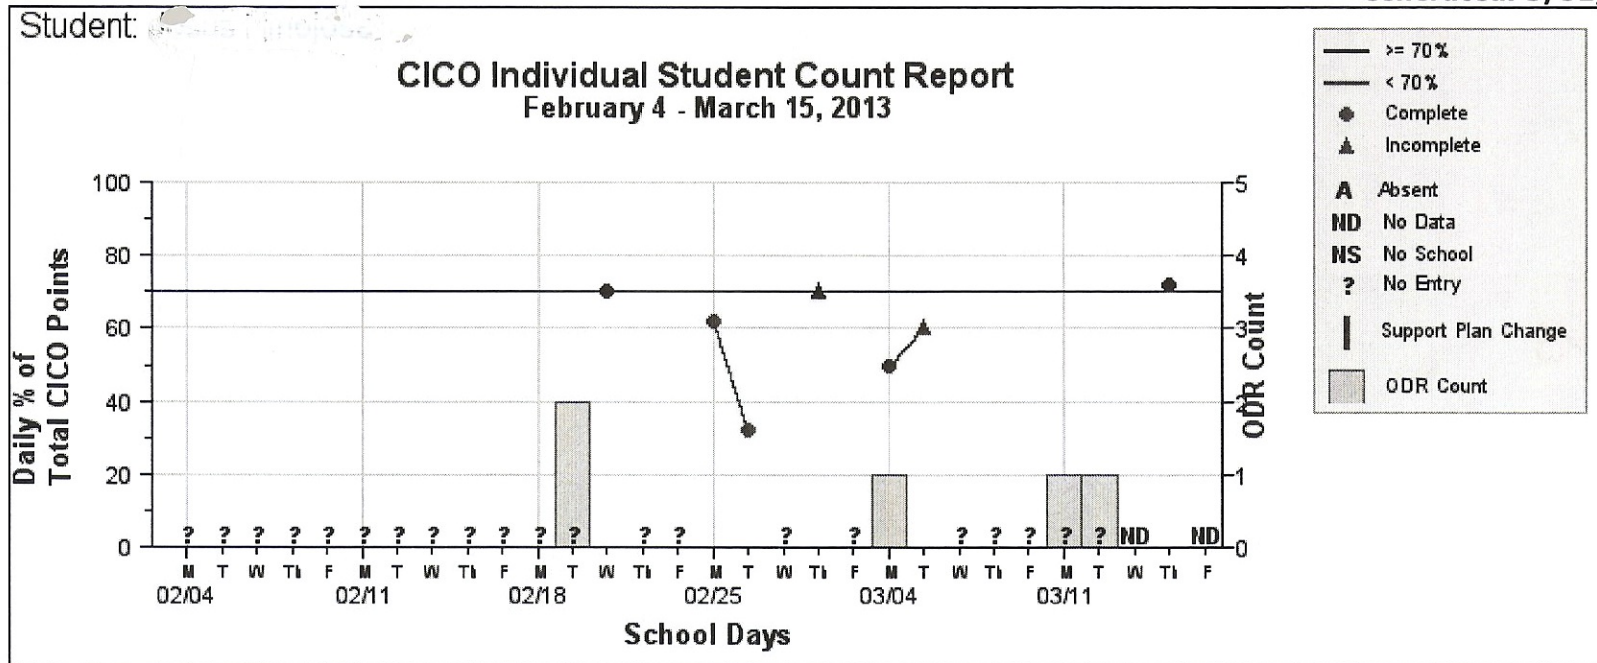

CICO Individual Student Count Report

Burton Middle School

Confidential!

Generated: 5/31/2013, 3:05:00 PM

Student: [Redacted]

CICO Individual Student Count Report March 16 - April 26, 2013

- \geq 70%
- $<$ 70%
- Complete
- ▲ Incomplete
- A Absent
- ND No Data
- NS No School
- ? No Entry
- Support Plan Change
- ODR Count

Student: [Redacted]

CICO Individual Student Count Report April 27 - June 7, 2013

- \geq 70%
- $<$ 70%
- Complete
- ▲ Incomplete
- A Absent
- ND No Data
- NS No School
- ? No Entry
- Support Plan Change
- ODR Count